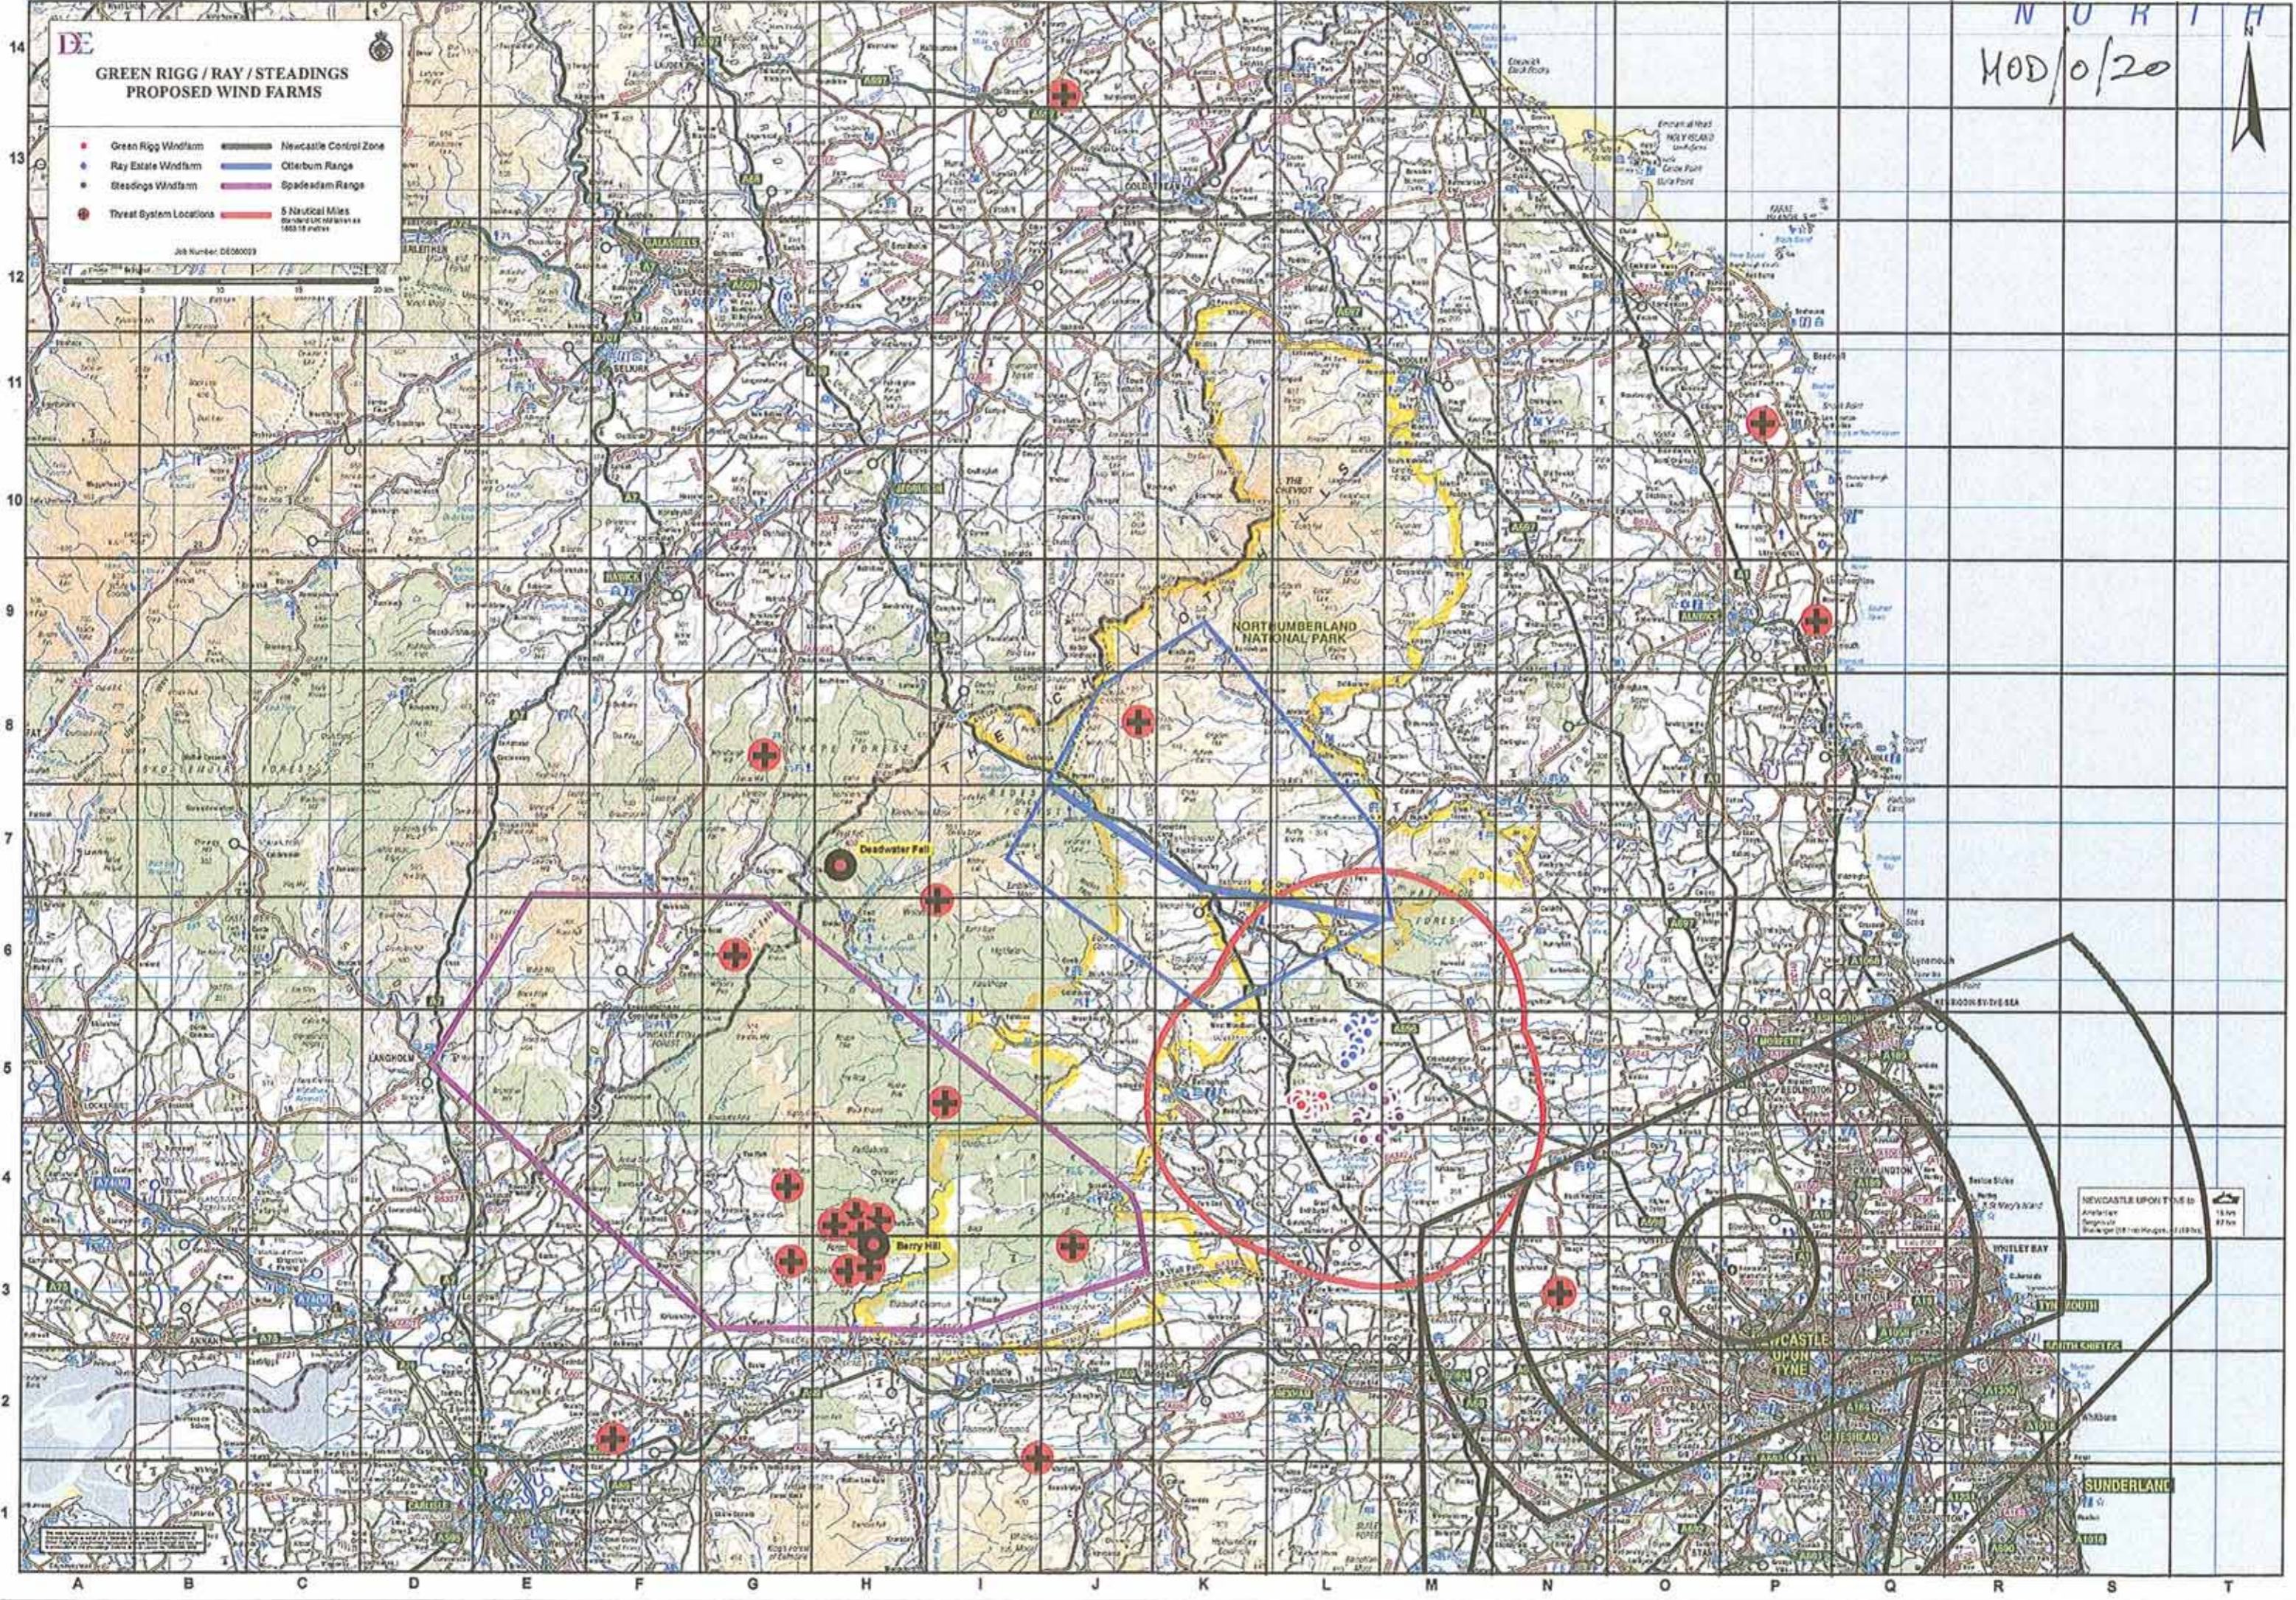

NORTH  
MOD/0/20

**DE**

### GREEN RIGG / RAY / STEADINGS PROPOSED WIND FARMS

Green Rigg Windfarm	Newcastle Control Zone
Ray Estate Windfarm	Otterburn Range
Steadings Windfarm	Spadeadam Range
Threat System Locations	5 Nautical Miles 10/10/10 UK MMSI 11 1003 10 miles

Job Number: DE00023

NEWCASTLE UPON TYNE IS  
18 km  
11 km

SUNDERLAND